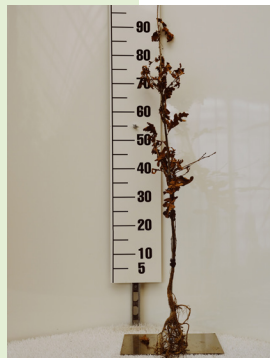

- Professional display of your plants
- Fits on every 'CC-trolley'
- Easy assembly
- Mobile within your enterprise
- Durable aluminum
- 100% recyclable
- Indestructible and no maintenance
- Can be used with whiteboard markers

Inter-Arbo bv
Lenniksebaan 1326, 1602 Vlezenbeek, Belgium
info@fotoCCar.eu
0032 475 80 66 92

Price list*

SPECIFICATIONS	SIZE	Blanco	Atlantic Grey	Specials
Type : X	100cm	€245	€275	€400
Type : Z	200cm	€465€	€520	€750
Type : Q*	300cm	€1420€	€1470	€1780

*(incl XXL-CC trolley and adjustable length course)

OPTIONS :

- 1 Length course in CM/INCH, adhesive lettering €45
- 2 Length course self-standing €85
- 3 Adjustable length course 'Aluminum' up/down €85
- 4 Adjustable length course 'Aluminum' with side shift €105
- 5 Adjustable length course 'Aluminum' open field cultivation €125
- 6 Removable front (hanging/standing) WHITEBOARD €50
- 7 Removable front + sticker with your company name €80
- 8 Removable front + sticker with diameter €70
- 9 Sticker with 'cm' notation €5
- 10 Foldable ellipse table for wide plants (wheel) €135
- 11 Foldable ellipse table (foot) €135
- 12 Table 'CC' standard/half moon €40
- 13 Grid 'CC' small €50
- 14 Grid 'CC' large €85
- 15 Carpet white/grey/green/other: small €40
- 16 Carpet white/grey/green/other: large €55
- 17 Young trees/bare roots support/holder €50
- 18 Tension rod for hanging plants €5
- 19 Stormy weather stabilizer platter for outside use (75kg) €65
- 20 Blanco brand new CC-trolley €75
- 21 Soft roll wheels €90
- 22 Forklift assistance x2 €155
- 23
- 24
- 25