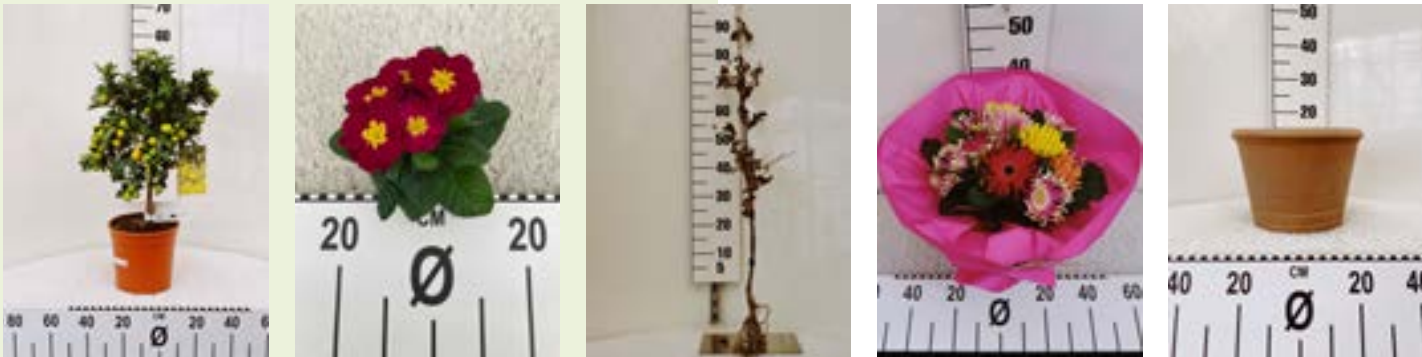

- Professional display of your plants
- Fits on every 'CC-trolley'
- Easy assembly
- Mobile within your enterprise
- Durable aluminum
- 100% recyclable
- Indestructible and no maintenance
- Can be used with whiteboard markers

Inter-Arbo bv
Lenniksebaan 1326, 1602 Vlezenbeek, Belgium
info@fotoCCar.eu
0032 475 80 66 92

Price list valid for 6 months

SPECIFICATIONS	SIZE	Blanco	Atlantic Grey	Specials
Type : X	100cm	215.00€	240.00€	
Type : Z	200cm	415.00€	455.00€	
Type : Q*	300cm	1150.00€		

*(incl XXL-CC trolley and adjustable length course)

OPTIONS :

- 1 Length course in CM40.00€
- 2 Length course in INCH40.00€
- 3 Adjustable length course 'Aluminum'75.00€
- 4 Adjustable length course 'Aluminum' with side shift95.00€
- 5 Adjustable length course 'Aluminum' open field cultivation....110.00€
- 6 Removable front 'H/S' (hanging/standing) WHITEBOARD45.00€
- 7 Removable front 'H/S' + sticker with your company name70.00€
- 8 Removable front 'H/S' + sticker with diameter60.00€
- 9 Sticker with 'cm' notation5.00€
- 10 Foldable ellipse table for wide plants (wheel)125.00€
- 11 Foldable ellipse table (foot)125.00€
- 12 Lift 'CC' table standard35.00€
- 13 Lift 'CC' table grid: small45.00€
- 14 Lift 'CC' table grid: large75.00€
- 15 Carpet white/grey/other: small35.00€
- 16 Carpet white/grey/other: large50.00€
- 17 Young trees/bare roots support/holder45.00€
- 18 Tension rod for hanging plants5.00€
- 19 Stormy weather stabilizer platter for outside use (75kg)60.00€
- 20 Blanco brand new CC-trolley50.00€
- 21 Soft roll wheels75.00€
- 22 Complete FotoCCar for rent (weekly rental fee)100.00€
- 23
- 24