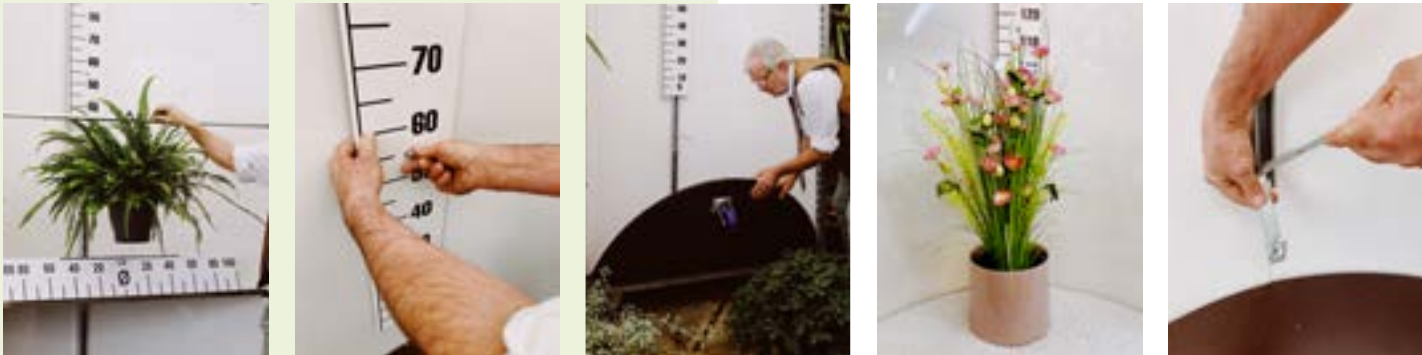

- Professional display of your plants
- Fits on every 'CC-trolley'
- Easy assembly
- Mobile within your enterprise
- Durable aluminum
- 100% recyclable
- Indestructible and no maintenance
- Can be used with whiteboard markers

Inter-Arbo bv
Lenniksebaan 1326, 1602 Vlezenbeek, Belgium
info@fotoCCar.eu
0032 475 80 66 92

Price list valid for 6 months

SPECIFICATIONS	SIZE	Blanco	Atlantic Grey	Specials
Type : X	100cm	215.00€	240.00€	
Type : Z	200cm	415.00€	455.00€	
Type : Q*	300cm	1150.00€		

*(incl XXL-CC trolley and adjustable length course)

OPTIONS :

- 1 Length course in CM40.00€
- 2 Length course in INCH40.00€
- 3 Adjustable length course 'Aluminum'75.00€
- 4 Adjustable length course 'Aluminum' with side shift95.00€
- 5 Adjustable length course 'Aluminum' open field cultivation....110.00€
- 6 Removable front 'H/S' (hanging/standing) WHITEBOARD45.00€
- 7 Removable front 'H/S' + sticker with your company name70.00€
- 8 Removable front 'H/S' + sticker with diameter60.00€
- 9 Sticker with 'cm' notation5.00€
- 10 Foldable ellipse table for wide plants (wheel)125.00€
- 11 Foldable ellipse table (foot)125.00€
- 12 Lift 'CC' table standard35.00€
- 13 Lift 'CC' table grid: small45.00€
- 14 Lift 'CC' table grid: large75.00€
- 15 Carpet white/grey/other: small35.00€
- 16 Carpet white/grey/other: large50.00€
- 17 Young trees/bare roots support/holder45.00€
- 18 Tension rod for hanging plants5.00€
- 19 Stormy weather stabilizer platter for outside use (75kg)60.00€
- 20 Blanco brand new CC-trolley50.00€
- 21 Soft roll wheels75.00€
- 22 Complete FotoCCar for rent (weekly rental fee)100.00€
- 23
- 24